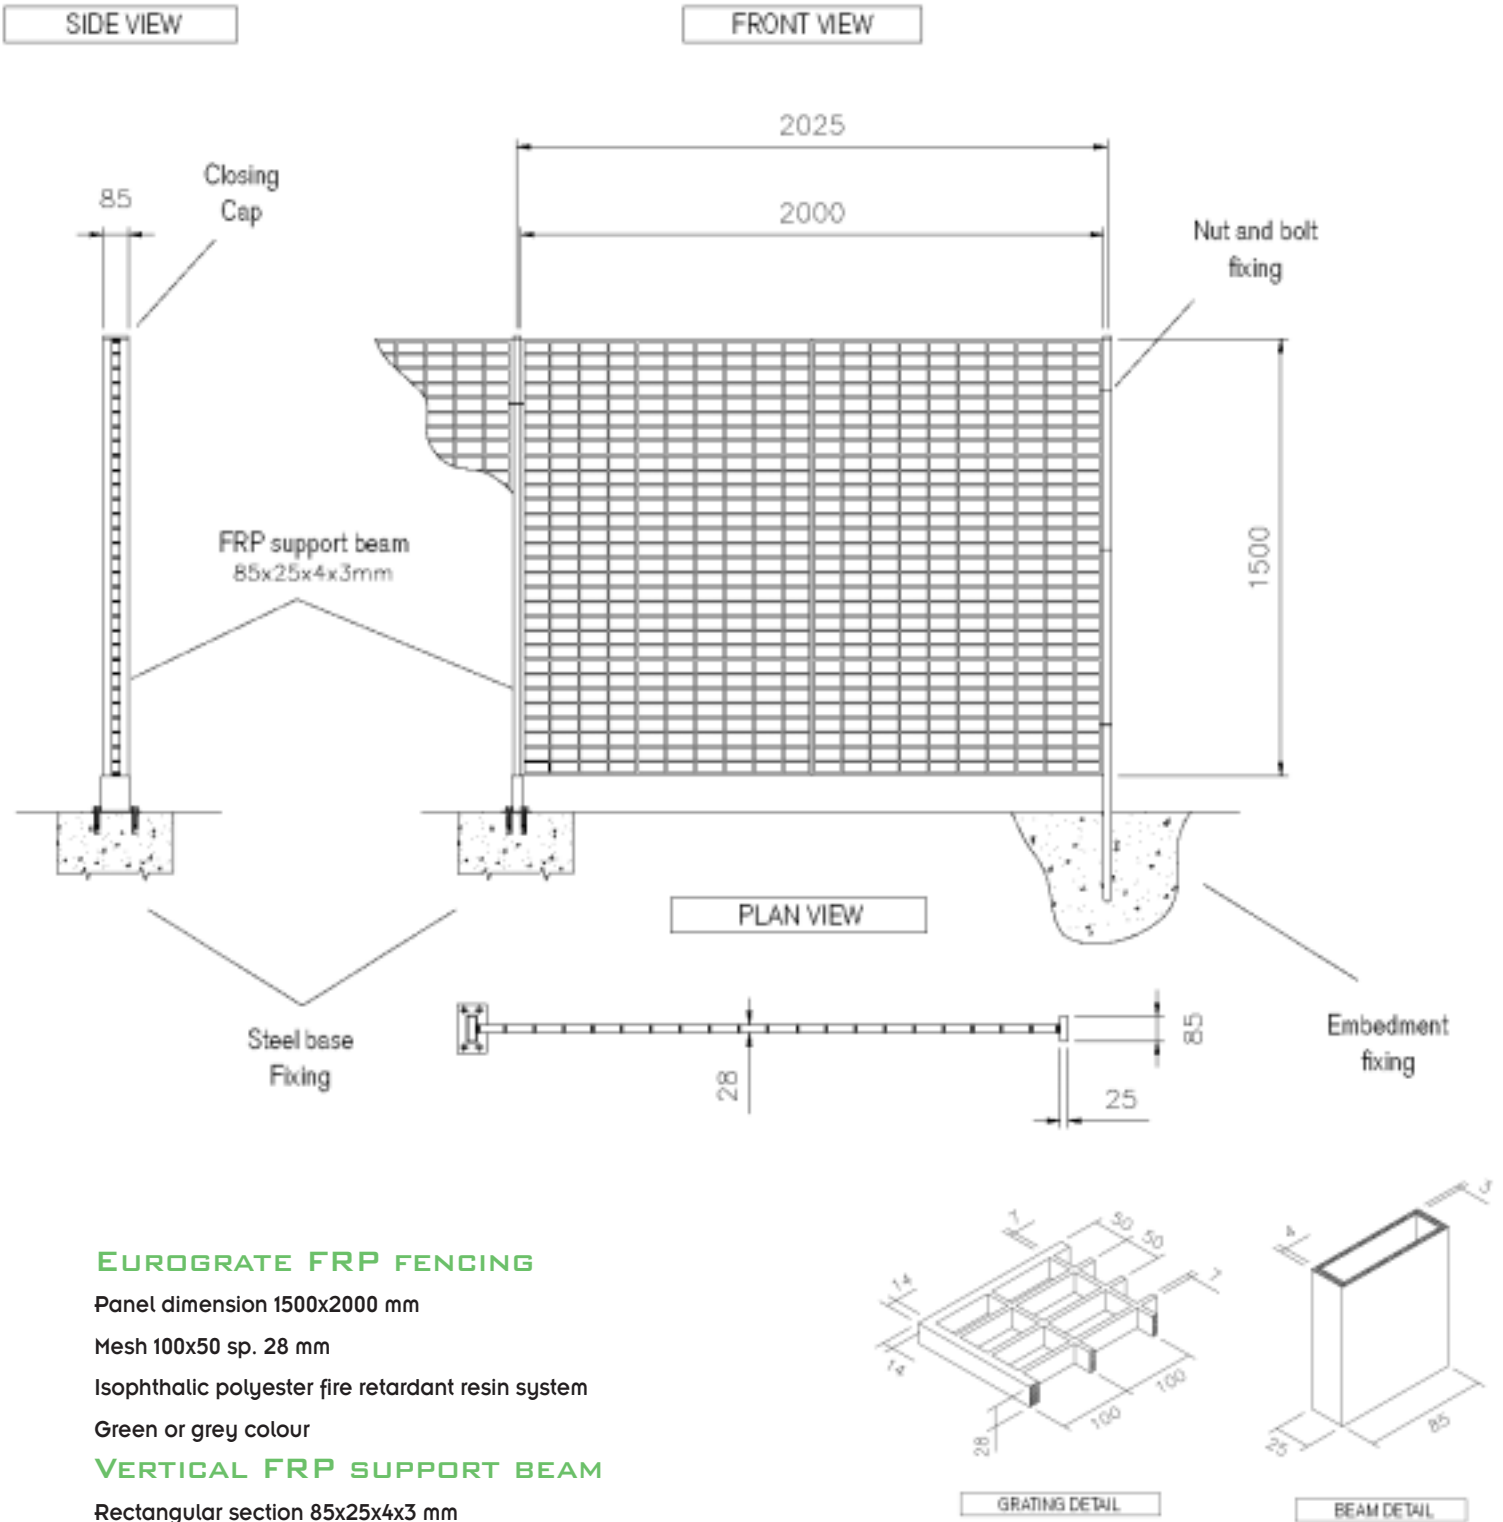

FRP Fencing Panel

EUROGRATE FRP FENCING

Panel dimension 1500x2000 mm

Mesh 100x50 sp. 28 mm

Isophthalic polyester fire retardant resin system

Green or grey colour

VERTICAL FRP SUPPORT BEAM

Rectangular section 85x25x4x3 mm

Isophthalic polyester fire retardant resin system

Green or grey colour

FRP Fencing Panel

EUROGRATE FRP FENCING

Panel dimension 1500x2000 mm

Mesh 100x50 sp. 28 mm

Isophthalic polyester fire retardant resin system

Green or grey colour

VERTICAL FRP SUPPORT BEAM

Rectangular section 85x25x4x3 mm

Isophthalic polyester fire retardant resin system

Green or grey colour