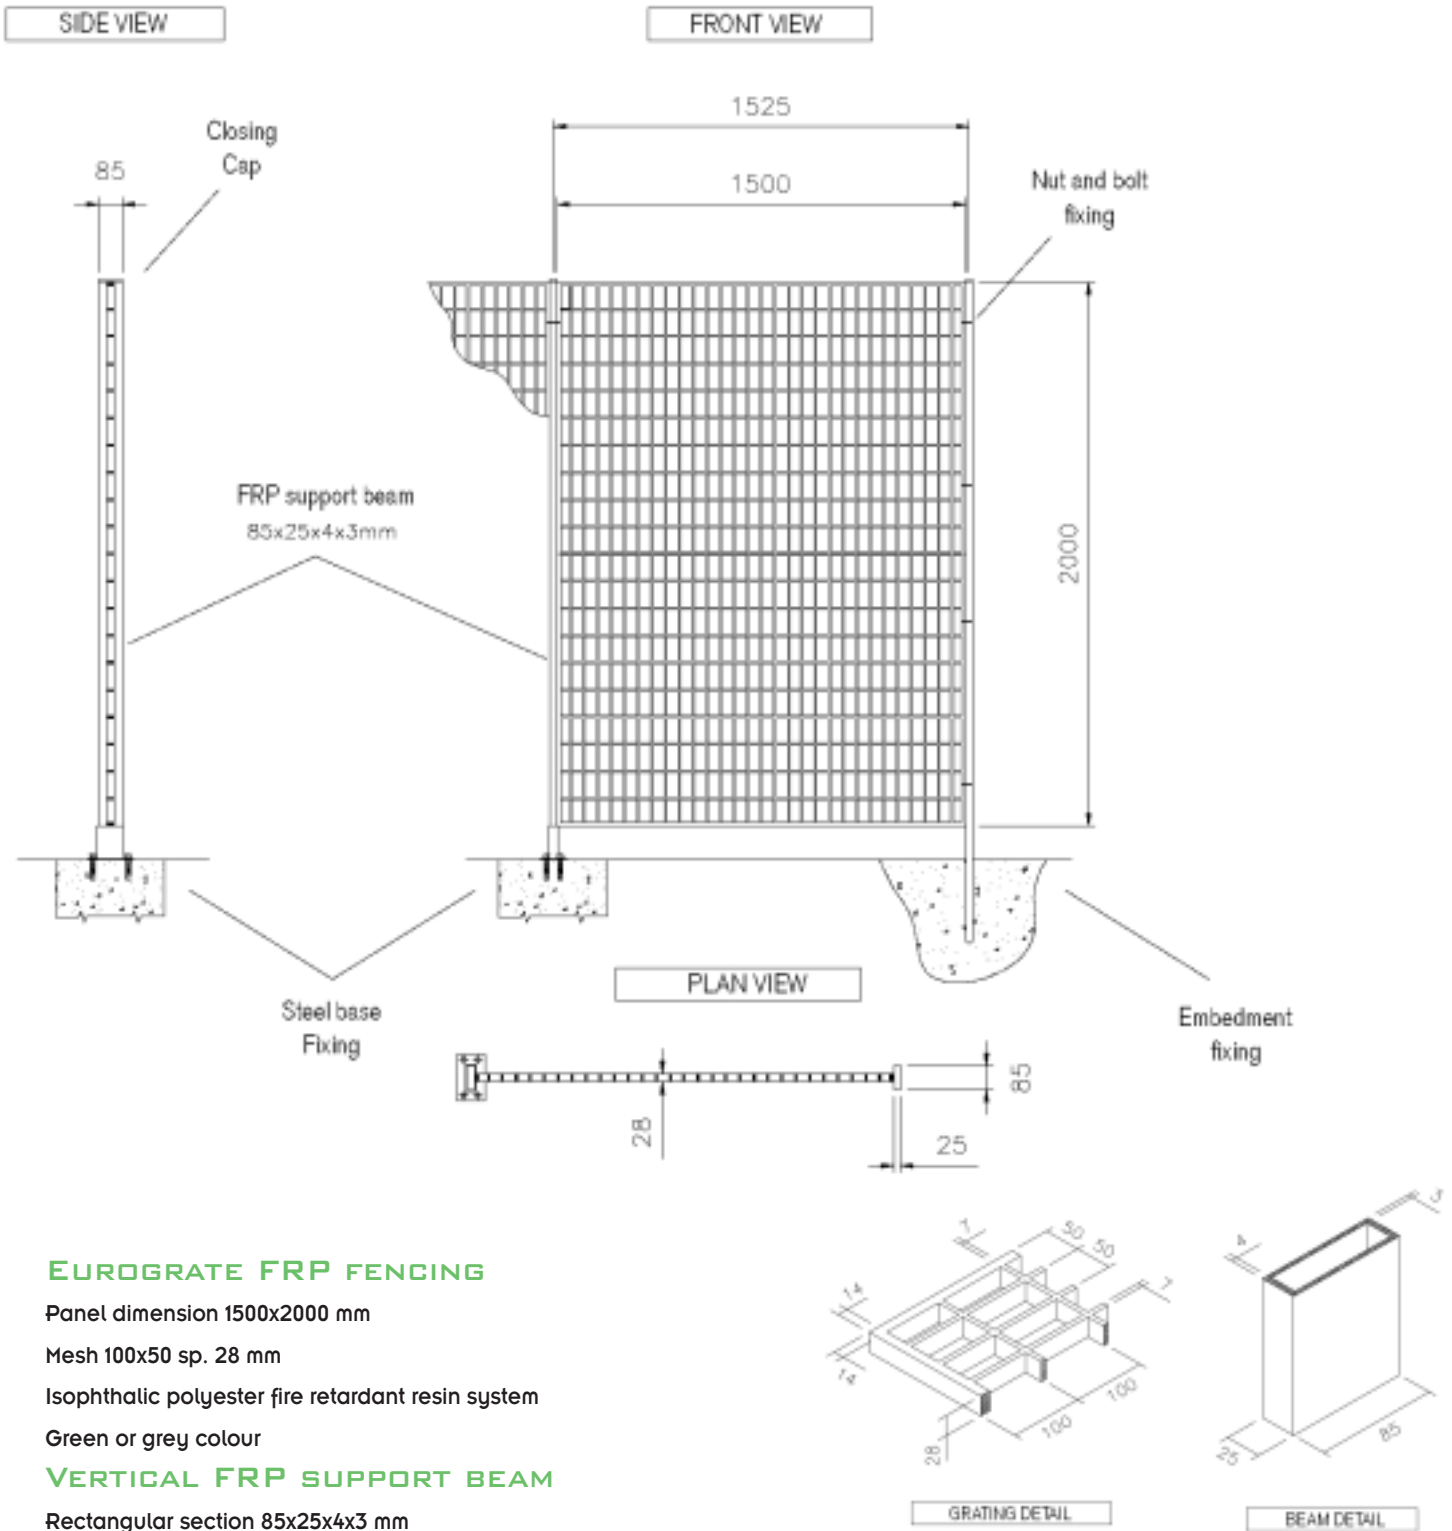

FRP Fencing Panel

EUROGRATE FRP FENCING

Panel dimension 1500x2000 mm

Mesh 100x50 sp. 28 mm

Isophthalic polyester fire retardant resin system

Green or grey colour

VERTICAL FRP SUPPORT BEAM

Rectangular section 85x25x4x3 mm

Isophthalic polyester fire retardant resin system

Green or grey colour

FRP Fencing Panel

EUROGRATE FRP FENCING

Panel dimension 1500x2000 mm

Mesh 100x50 sp. 28 mm

Isophthalic polyester fire retardant resin system

Green or grey colour

VERTICAL FRP SUPPORT BEAM

Rectangular section 85x25x4x3 mm

Isophthalic polyester fire retardant resin system

Green or grey colour